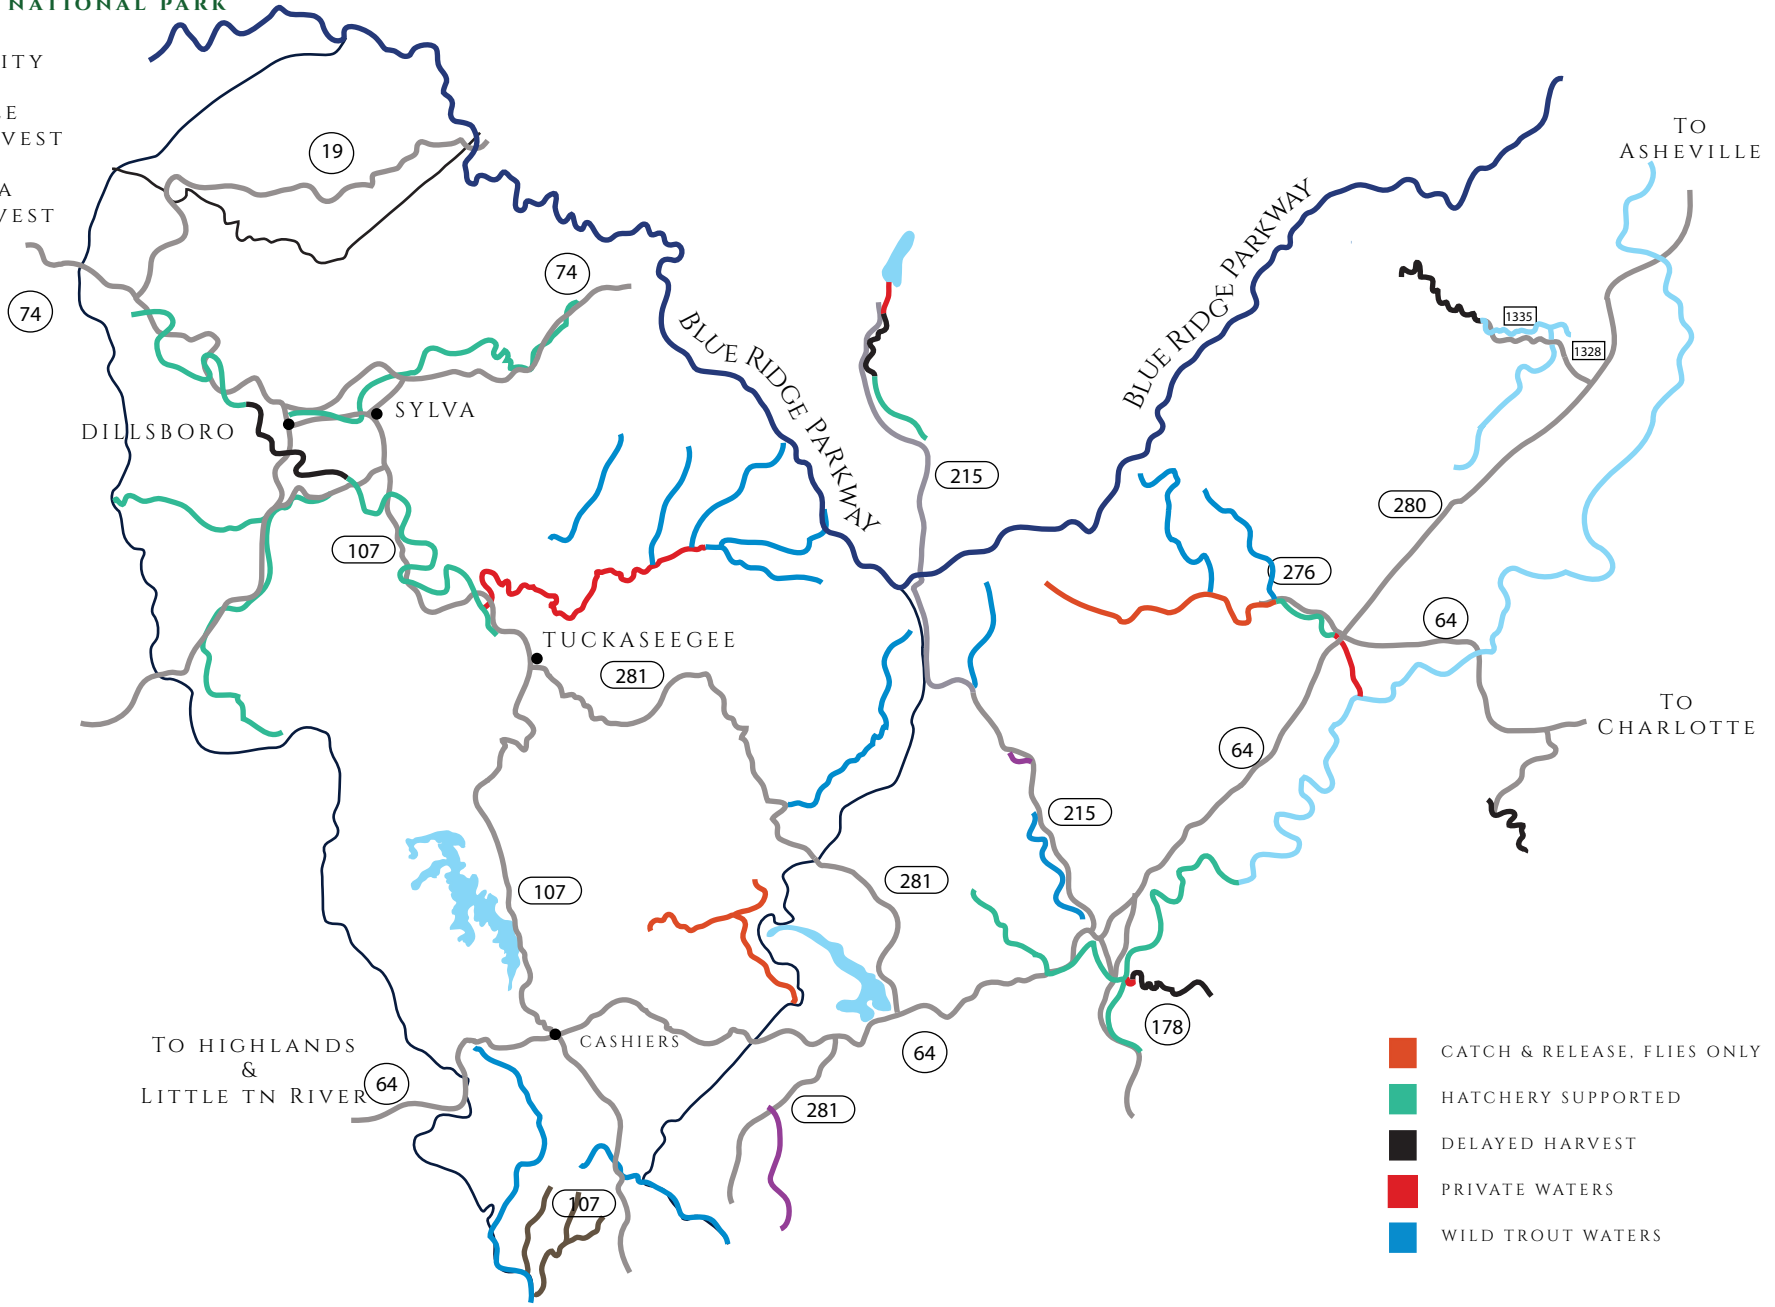

WNC FLY FISHING

GREAT SMOKY MNT
NATIONAL PARK

TO BRYSON CITY

TUCKASEEGEE
DELAYED HARVEST
&
NANTAHALA
DELAYED HARVEST

TO
ASHEVILLE

TO
CHARLOTTE

TO HIGHLANDS
&
LITTLE TN RIVER

- CATCH & RELEASE, FLIES ONLY
- HATCHERY SUPPORTED
- DELAYED HARVEST
- PRIVATE WATERS
- WILD TROUT WATERS